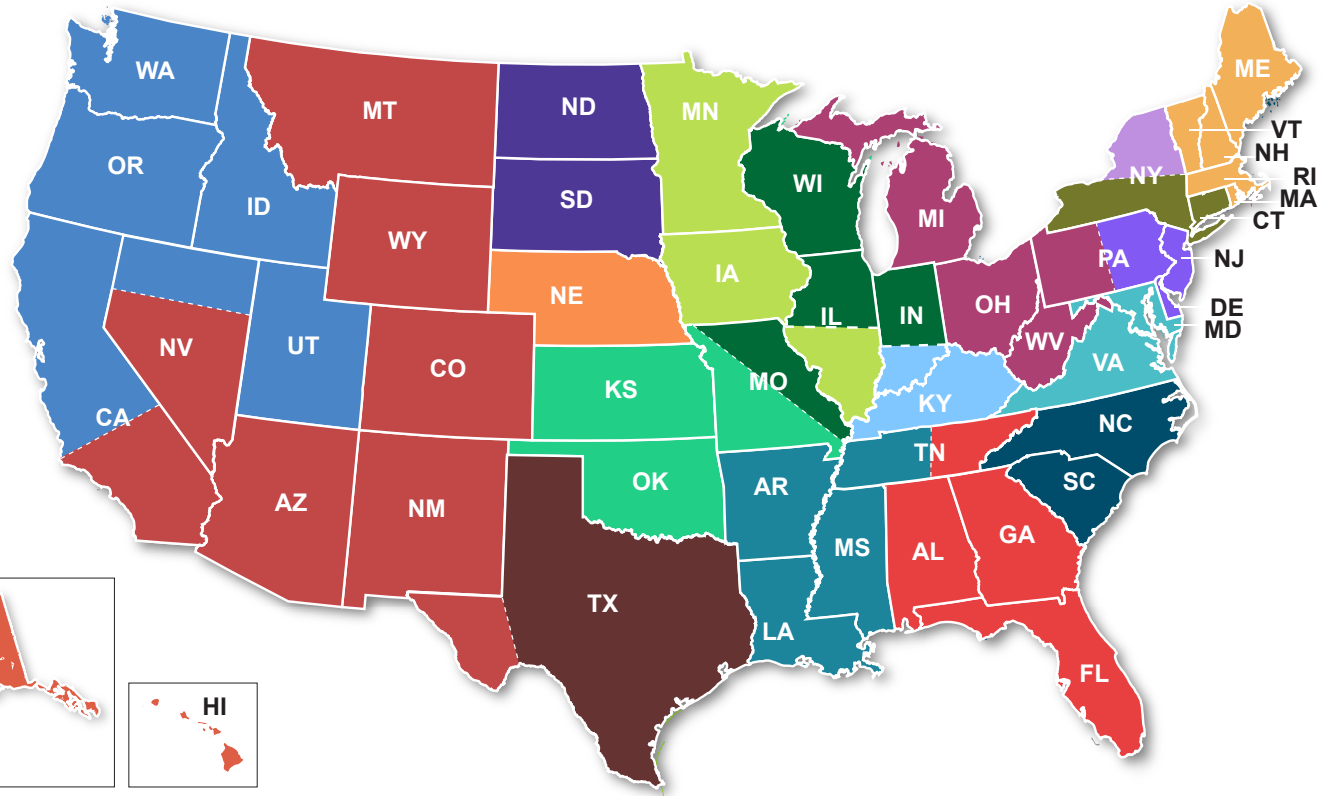

Beth Dahlke, General Manager
(310) 438-4925
bethd@jtillman.com

Gerry Casillas
Director of Sales
(323) 833-3477
gerryc@jtillman.com

Jeff Shipley, Director of Marketing
(949) 835-2922
jeffs@jtillman.com

Roger R. Forrest (states east of MS)
Eastern Regional Sales Manager
(804) 335-4504
rogerf@jtillman.com

David Padilla (AZ, CA, CO, MT, NM, NV, TX-W, WY, Mexico)
Territory Sales Manager
(562) 244-2446
davidp@jtillman.com

Rob Stainsby (KS, OK, MO)
Territory Sales Manager
(310) 283-9439
robs@jtillman.com

Ron Goebel (TX)
Territory Sales Manager
(210) 279-3029
rong@jtillman.com